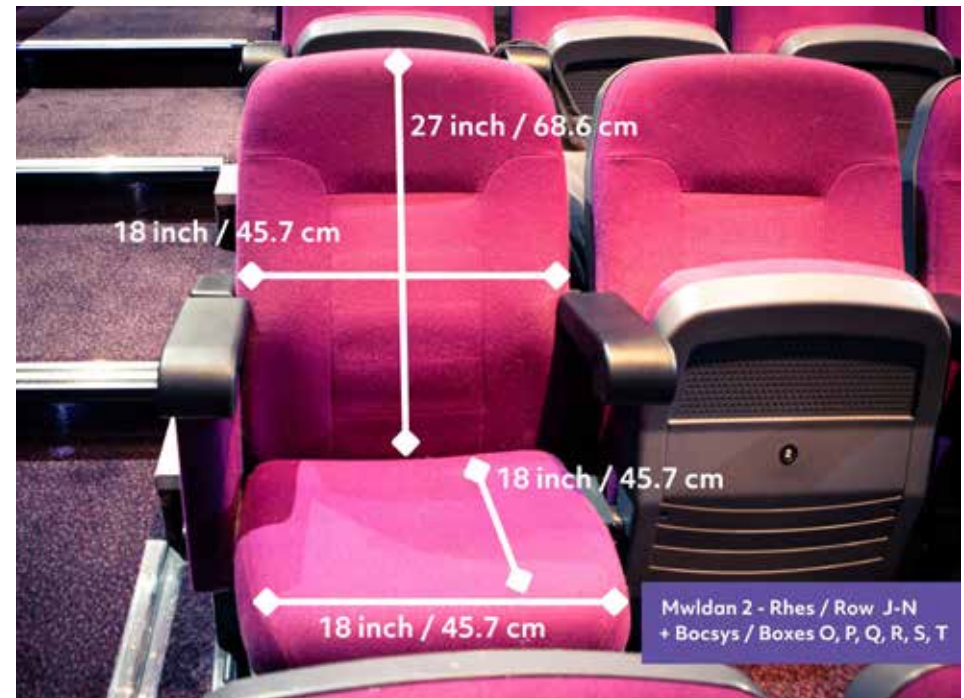

## Seating Plans and Seat Dimensions

# mwldan 1

Dimensiynau seddi /  
Seat dimensions

Pob Sedd / All Seats

# mwldan 2

Dimensiynau seddi /  
Seat dimensions

Rhes / Row A - H

Rhes / Row J - N

Bocys / Boxes O, P, Q, R, S, T

# mwldan 3

Dimensiynau seddi /  
Seat dimensions

Rhes / Row A - I

Rhes / Row J